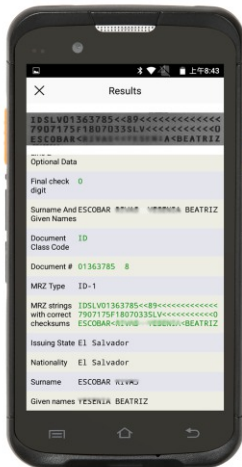

RT930-OCR

Android Mobile ID Document Scanner

For Passport, ID cards, Driver's license

The RT930-OCR is a handheld mobile passport/ id scanner, with powerful OCR engine, the RT930-OCR can read OCR-B MRZ (machine readable zone) data, the ICAO 9303 compliant ID documents such as ID card, passport, visa, driver's license. The MRZ usually includes information like nationality, name, birthday, document expiry date, ID numbers, with the RT930-OCR, we can get these personal data quickly and accurately so as to highly speed up the personal data collection. And finally, the scanned data can be store "locally" in the scanner, or can be transfer to remote service computer via 3G /4G or Wi-Fi, Bluetooth communication.

Traditionally, for ID / passport data scanning which used for access control or personal data collection application, people use a desktop computer + a desktop passport / id scanner, the solution not only expensive , take much space, but also can not be used for mobile access control applications. Now with this RT930-OCR, it's a handheld terminal, its cost is very much less than the computer + desktop scanner solution, and especially for application such as Mobile customers registration; Parking access & ticketing; Building & corporate access; Mobile identity verification by police forces; Queue-busting and roaming passenger processing at airports, with this mobile solution, we can save time, we can make the ID data collection / registration more efficiently, and this even greatly improve customers satisfaction.

RT930-OCR is a large screen and IP65 rugged android mobile computer and rugged mobile passport / ID scanner terminal. With RT930-OCR android 5.1 O.S, Motorola barcode scanner (optional), high sensitive touch screen, the versatile functions of WIFI, 4G/ 3G, GPS, Camera, etc. It is an ideal assistant for you!